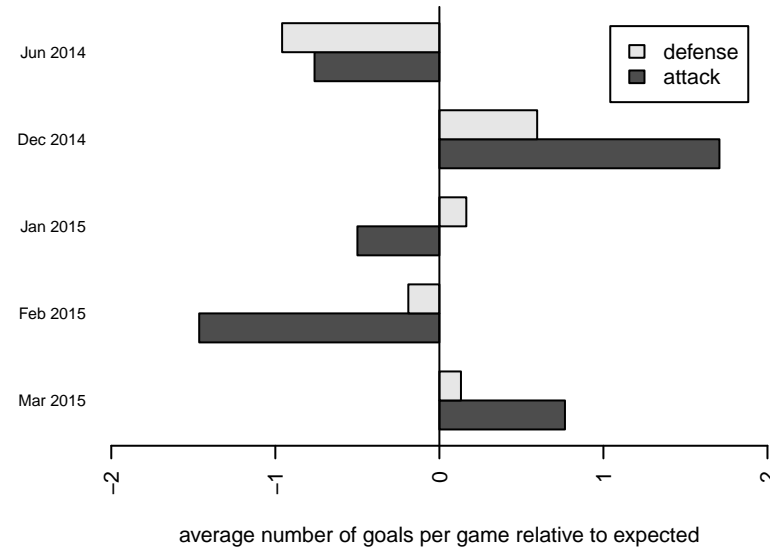

Performance relative to 13 month average