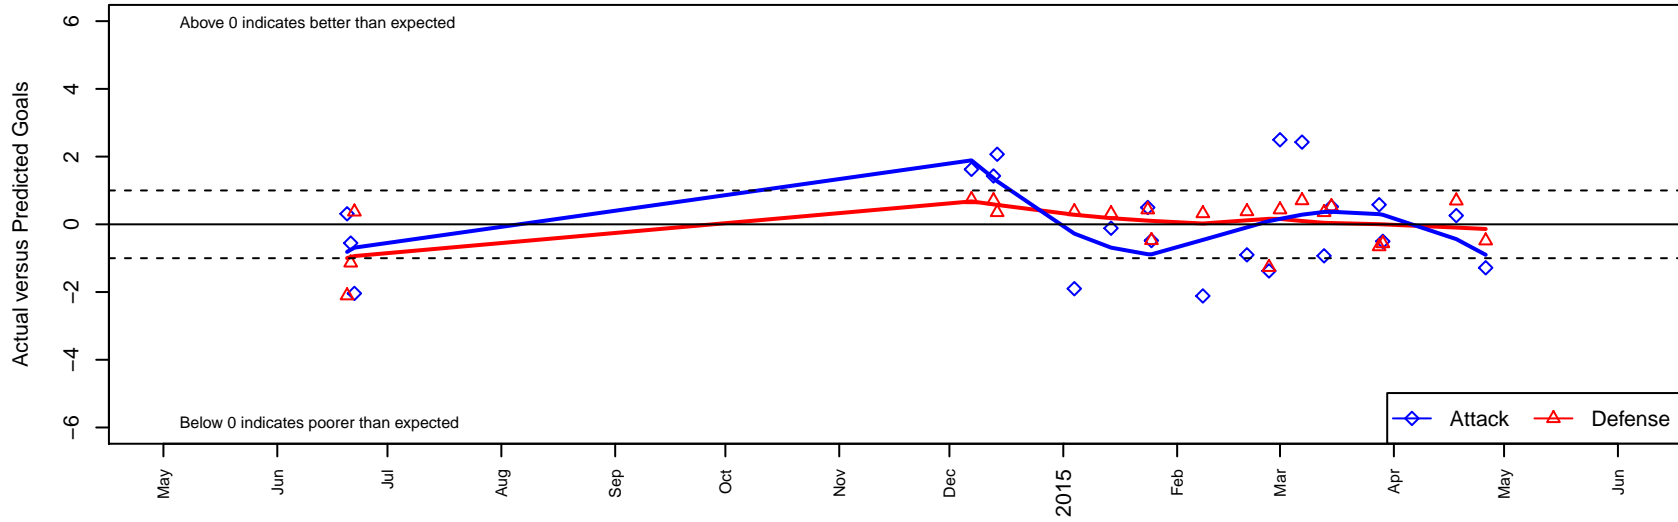

FC Alliance A G99

FC Alliance
 Woodinville, WA
 G99 total strength=1676
 attack=19.94 defense=21.68
 fall league = RCL G99 Div 2

alt names used:
 FC Alliance G99 A
 FC ALLIANCE G99 A
 FC Alliance G99 A
 FC Alliance G99 A

Venues played:
 2014 US Club Regionals Super U14
 2014 RCL G99 Div 2
 2014 WYS Championship G99

FC Alliance A G99
 Dots are actual minus expected GF (blue circles) and GA (red triangles).
 Blue line is smoothed change in attack strength. Red is smoothed change in defense strength.

**attack and defense variance (black dot)
relative to other teams
and top 10 in region**

**attack and defense rating
relative to others at age
and all opponents in last 13 months**

Performance relative to 13 month average