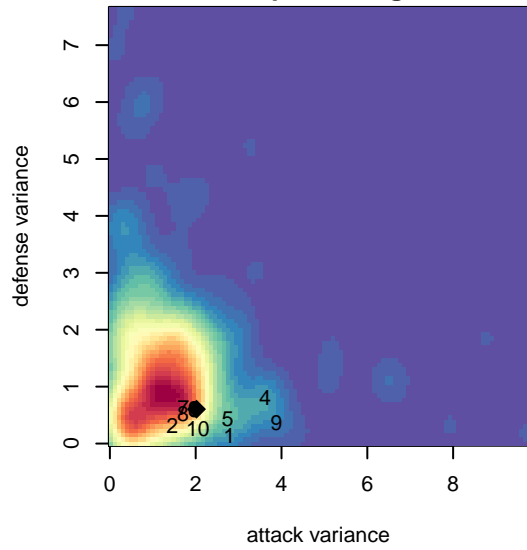

FC Alliance A G99

FC Alliance
 Woodinville, WA
 G99 total strength=1676
 attack=19.94 defense=21.68
 fall league = RCL G99 Div 2

alt names used:
 FC Alliance G99 A
 FC ALLIANCE G99 A
 FC Alliance G99 A
 FC Alliance G99 A

Venues played:
 2014 US Club Regionals Super U14
 2014 RCL G99 Div 2
 2014 WYS Championship G99

FC Alliance A G99
 Dots are actual minus expected GF (blue circles) and GA (red triangles).
 Blue line is smoothed change in attack strength. Red is smoothed change in defense strength.

**attack and defense variance (black dot)
relative to other teams
and top 10 in region**

**attack and defense rating
relative to others at age
and all opponents in last 13 months**

Performance relative to 13 month average