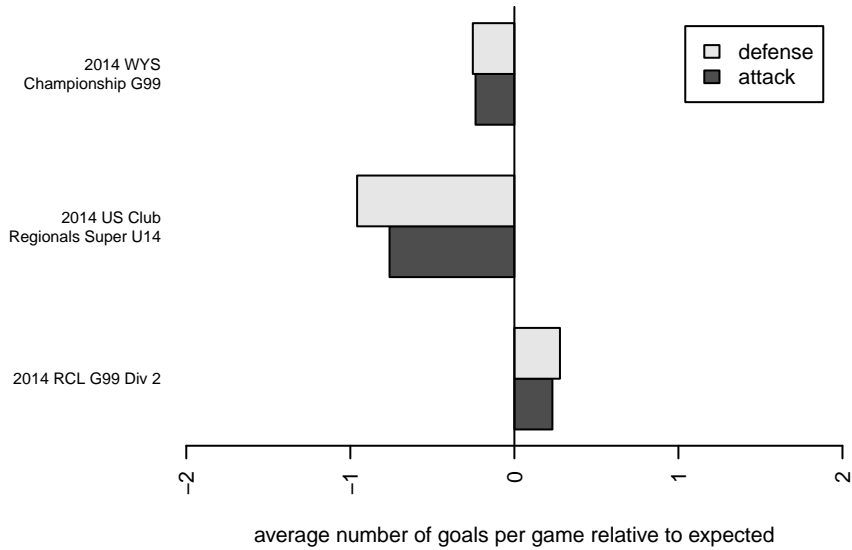

Venues played:
 2014 US Club Regionals Super U14
 2014 RCL G99 Div 2
 2014 WYS Championship G99

FC Alliance A G99
 Dots are actual minus expected GF (blue circles) and GA (red triangles).
 Blue line is smoothed change in attack strength. Red is smoothed change in defense strength.

**attack and defense variance (black dot)
relative to other teams
and top 10 in region**

**attack and defense rating
relative to others at age
and all opponents in last 13 months**

Performance relative to 13 month average