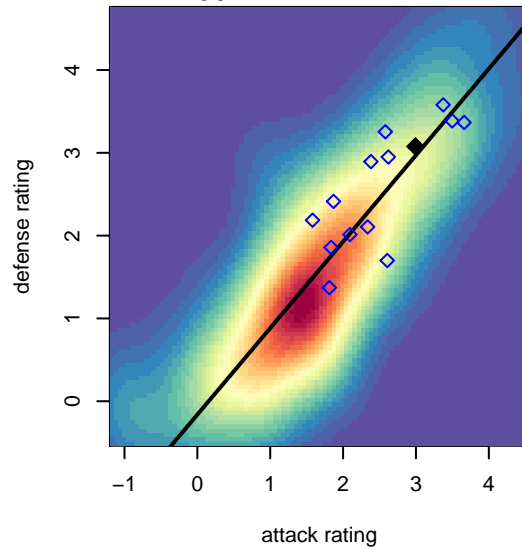

Venues played:
 2014 US Club Regionals Super U14
 2014 RCL G99 Div 2
 2014 WYS Championship G99

FC Alliance A G99
 Dots are actual minus expected GF (blue circles) and GA (red triangles).
 Blue line is smoothed change in attack strength. Red is smoothed change in defense strength.

**attack and defense variance (black dot)
relative to other teams
and top 10 in region**

**attack and defense rating
relative to others at age
and all opponents in last 13 months**

Performance relative to 13 month average