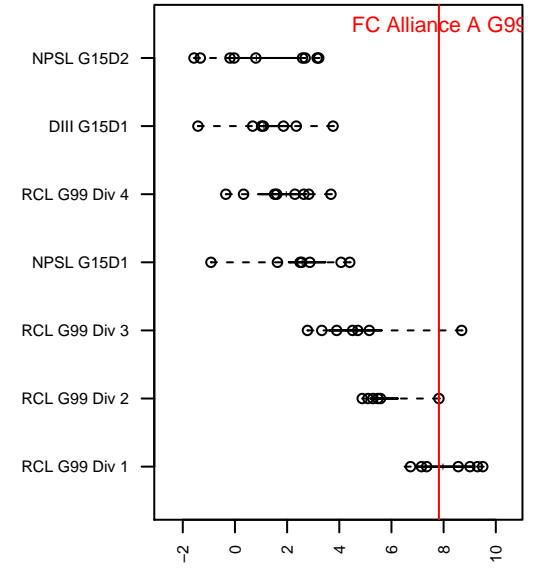

FC Alliance A G99

FC Alliance
 Woodinville, WA
 G99 total strength=1676
 attack=19.94 defense=21.68
 fall league = RCL G99 Div 2

alt names used:
 FC Alliance G99 A
 FC ALLIANCE G99 A
 FC Alliance G99 A
 FC Alliance G99 A

Venues played:
 2014 US Club Regionals Super U14
 2014 RCL G99 Div 2
 2014 WYS Championship G99

FC Alliance A G99
 Dots are actual minus expected GF (blue circles) and GA (red triangles).
 Blue line is smoothed change in attack strength. Red is smoothed change in defense strength.

**attack and defense variance (black dot)
relative to other teams
and top 10 in region**

**attack and defense rating
relative to others at age
and all opponents in last 13 months**

Performance relative to 13 month average